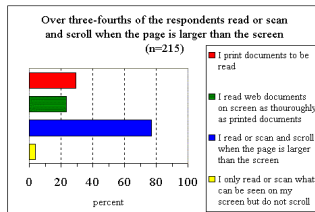

Consistent Quality....

High-quality laser printing with colour impact--
making your pictures and documents more impressive